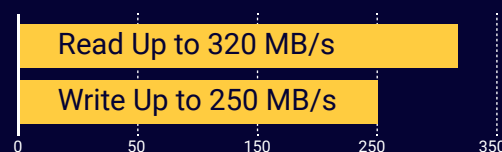

Sequential Performance